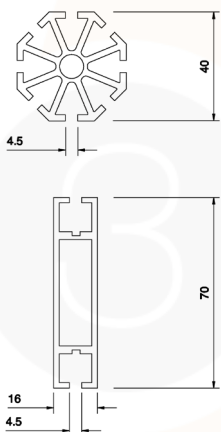

White panels, each 950mm wide.  
White fascia panels with Company name.  
Carpet colours to vary per Event.

Panel Sizes

Posters and Panel sizes

Post and Beam section sizes (mm)

Ceiling Grid Layout  
Ceiling beams start at 2m out front the corner and run every 2m, diagonally

- Fascia  
Maximum unsupported span 4m
- Name Panel
- Ceiling Beams
- Modular wall Panels
- Support pole
- Carpet  
tbc by venue