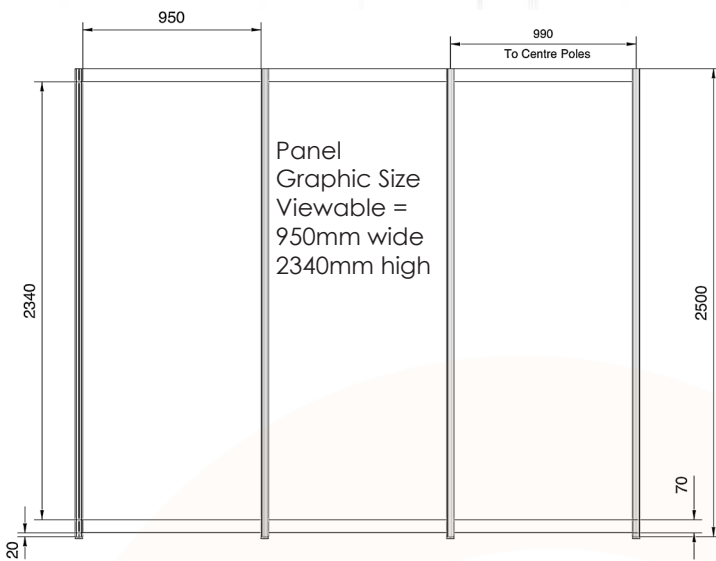

White panels, each 950mm wide.  
White fascia panels with Company name.  
Carpet colours to vary per Event.

Panel Sizes

Posters and Panel sizes

Post and Beam section sizes (mm)

Ceiling Grid Layout  
Ceiling beams start at 2m out front the corner and run every 2m, diagonally

- Fascia  
Maximum unsupported span 4m
- Name Panel
- Ceiling Beams
- Modular wall Panels
- Support pole
- Carpet  
tbc by venue