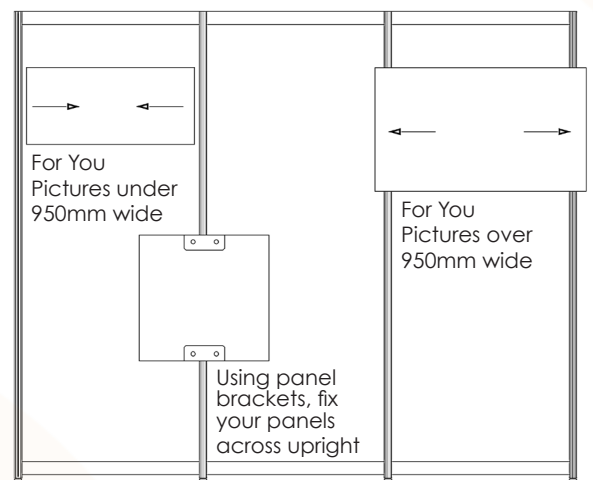

White panels, each 950mm wide.  
White fascia panels with Company name.  
Carpet colours to vary per Event.

Panel Sizes

Posters and Panel sizes

Post and Beam section sizes (mm)

Ceiling Grid Layout  
Ceiling beams start at 2m out front the corner and run every 2m, diagonally

- Fascia  
Maximum unsupported span 4m
- Name Panel
- Ceiling Beams
- Modular wall Panels
- Support pole
- Carpet  
tbc by venue