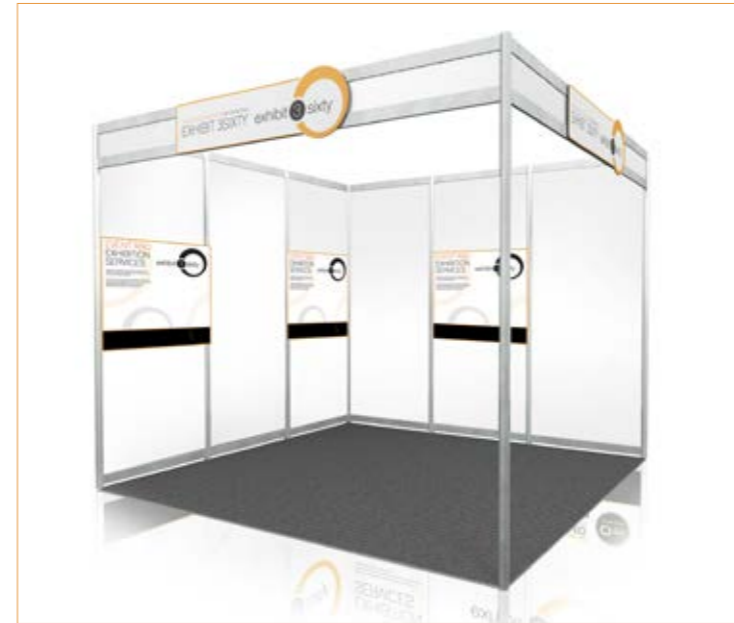

**OPTION 1 - Seamless Graphics**

Seamless PVC printed graphics which offer uninterrupted graphic display of your shell scheme wall. Your shell scheme will be first lined with your flat wall sections which will then be covered with your seamless print.  
Panel size: Please contact us for exact dimensions for setting up artwork.

From **£240.00+VAT** Per linear meter  
(print ready artwork supplied by client)

**OPTION 2 - Individual Infill Panels**

Full colour individually printed graphics panels mounted onto 3mm Foamex. These panels will be mounted directly onto the shell scheme walls in-between the aluminium framework allowing the uprights and cross beams to still be visible.  
Panel size: 948mm x 2338mm high

From **£199.00+VAT** Per linear meter  
(print ready artwork supplied by client)

**OPTION 3 - 1m x 1m Graphic Panels**

Full colour individually printed graphics panels mounted onto 3mm Foamex. These panels will be mounted directly onto the shell scheme walls in-between the aluminium framework allowing the uprights and cross beams to still be visible.  
Panel size: 948mm x 948mm high

From **£95.00+VAT** Per meter<sup>2</sup>  
(print ready artwork supplied by client)

**OPTION 4 - Roll up banner stand**

Free standing graphic stand with banner material full colour print. Fully portable. Comes with padded carry case. Please contact us for exact dimensions for setting up artwork.